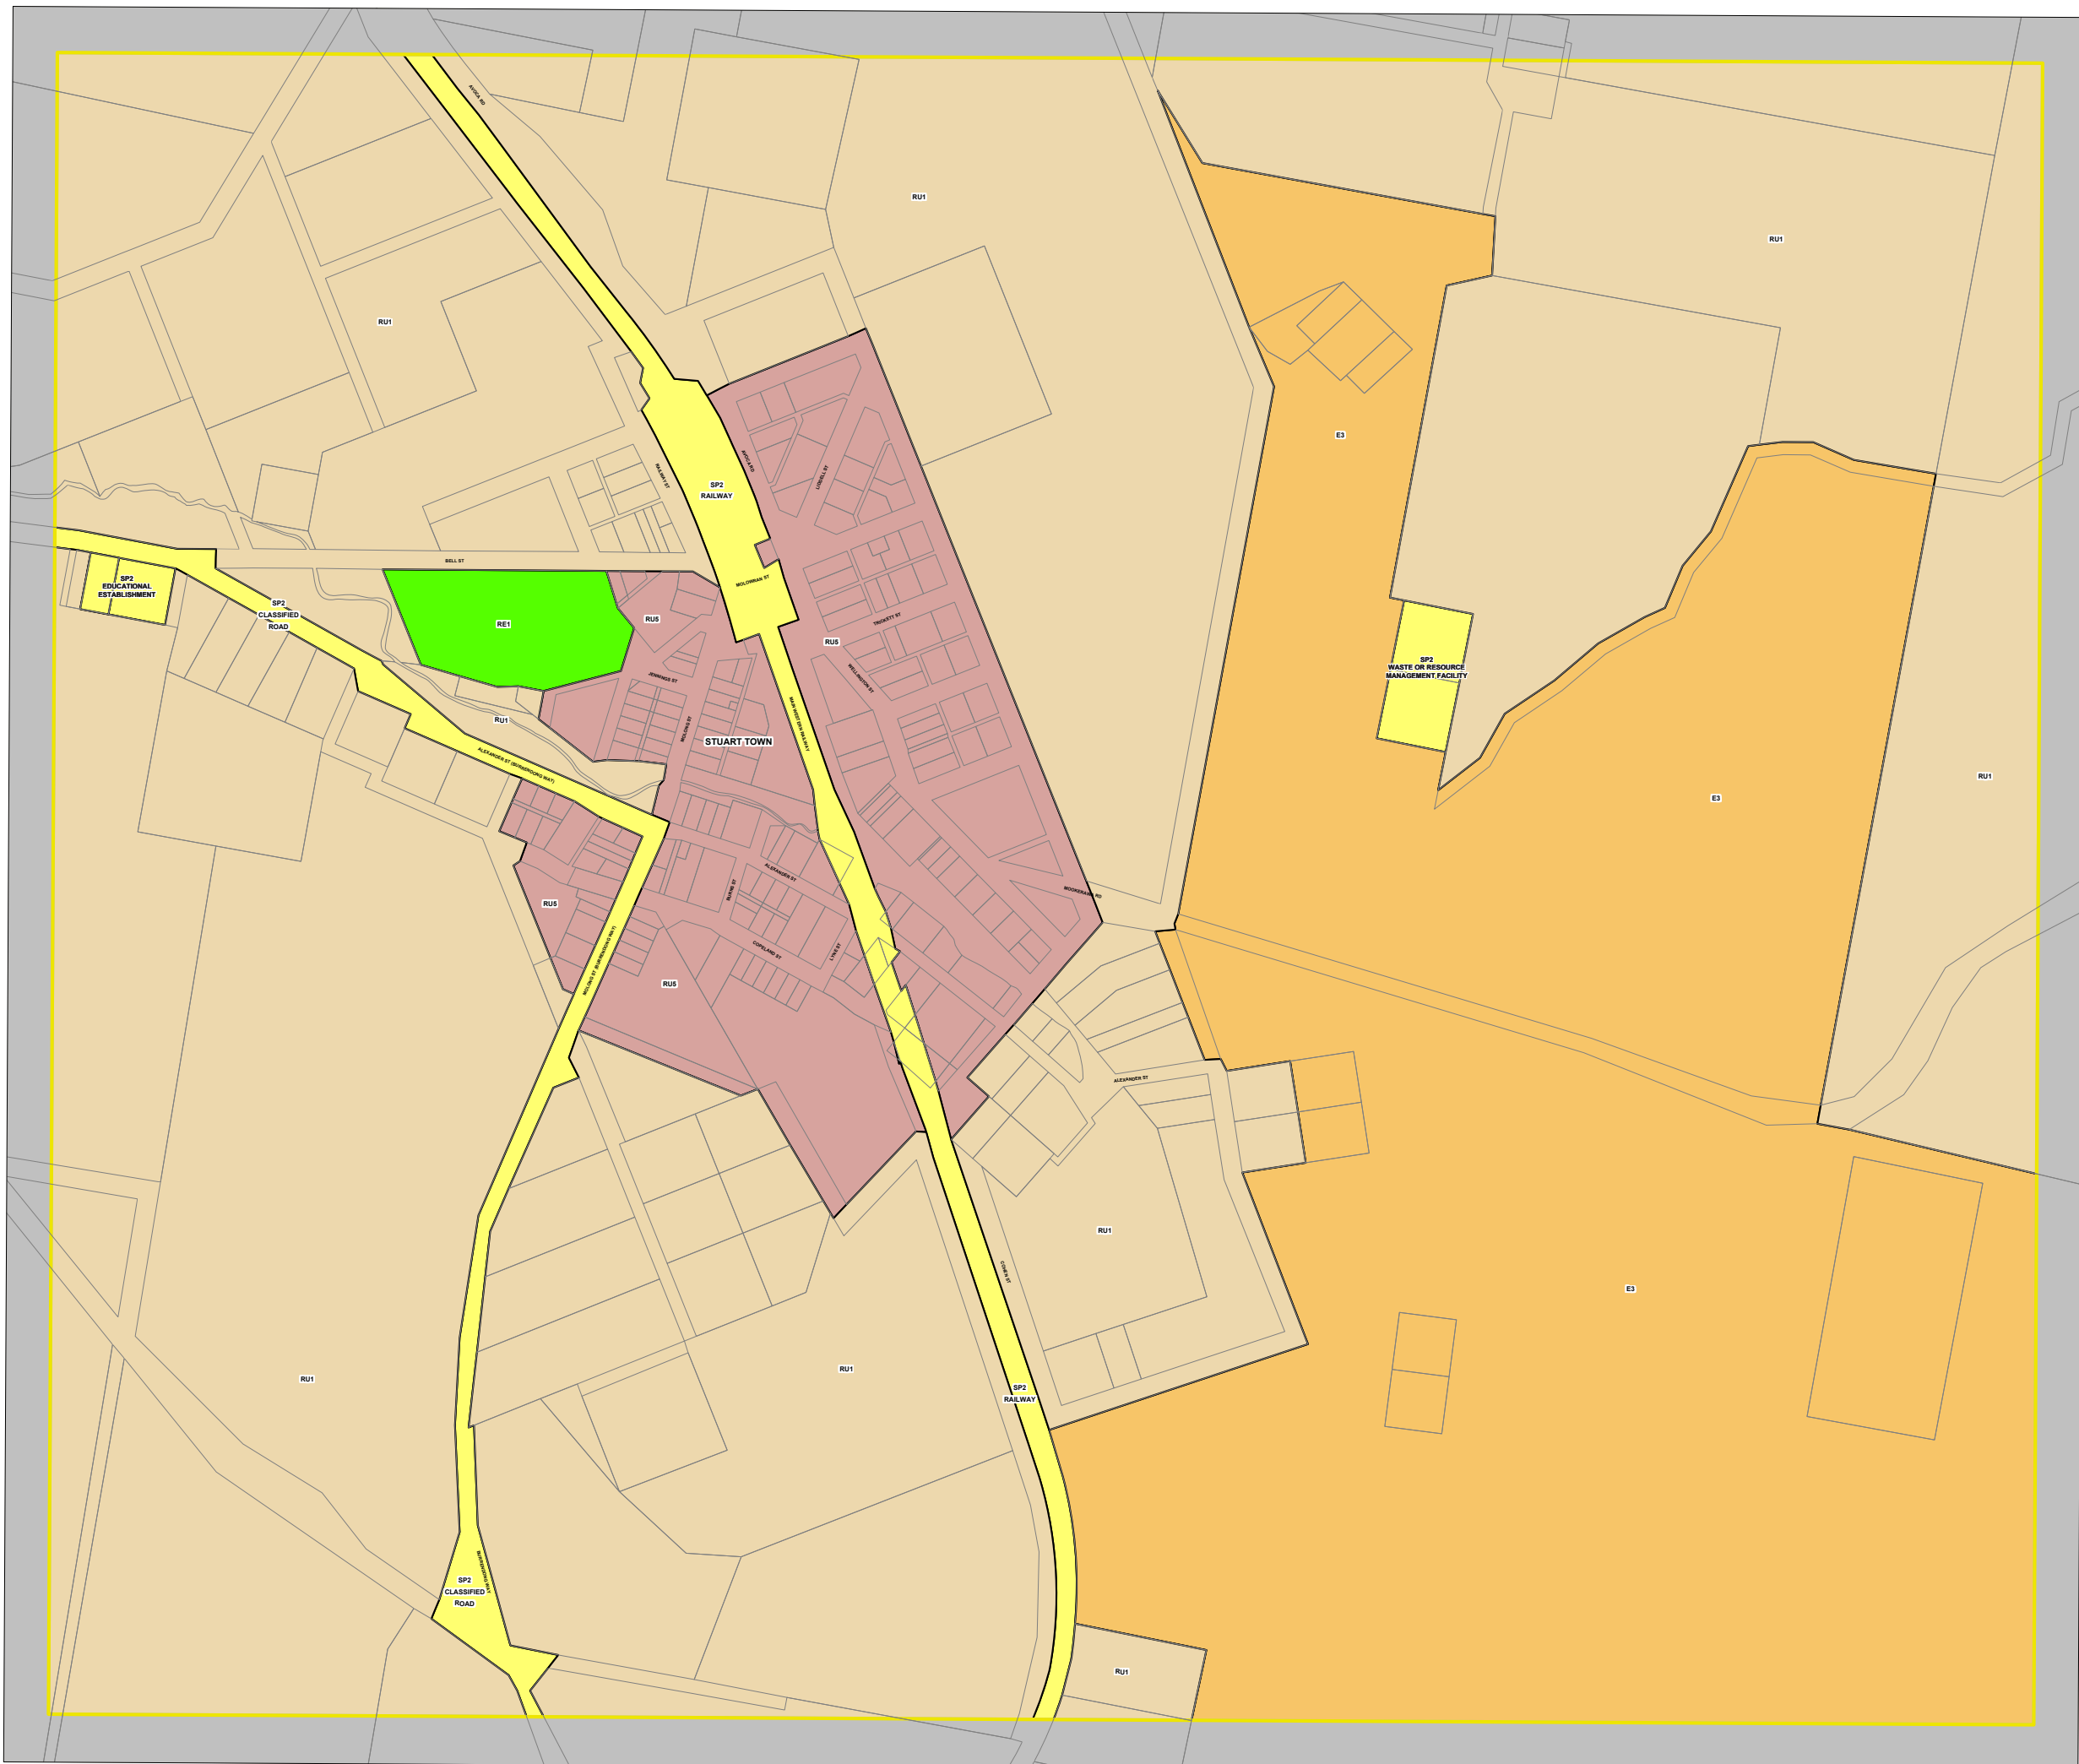

Wellington Local Environmental Plan 2012

Land Zoning Map - Sheet LZN_005A

Zone

- B2 Local Centre
- B6 Enterprise Corridor
- E1 National Parks and Nature Reserves
- E2 Environmental Conservation
- E3 Environmental Management
- IN1 General Industrial
- IN2 Light Industrial
- R1 General Residential
- R2 Low Density Residential
- R5 Large Lot Residential
- RE1 Public Recreation
- RE2 Private Recreation
- RU1 Primary Production
- RU3 Forestry
- RU4 Primary Production Small Lots
- RU5 Village
- SP2 Infrastructure
- SP3 Tourist
- W1 Natural Waterways

Cadastre

Cadastre 10/06/2011 © Land & Property Information (LPI)

Scale 1:10,000 @ A3

Projection GDA 1994
MGA Zone 55

Map identification number:

8150_COM_LZN_005A_010_20120919