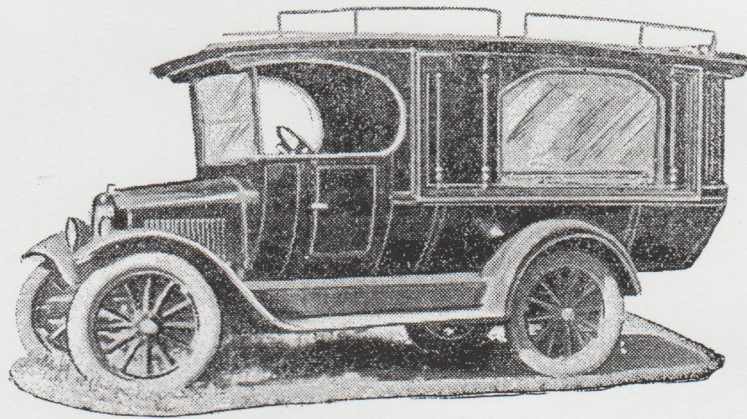

1924

# C. J. SHAKESPEARE

Monumental Mason and Undertaker,  
WELLINGTON.

Established 1894.

Branches at Parkes, Sydney, Molong, Nyngan, Trangie and  
Gulargambone.

—◆◆—  
Spearlite Manufactured in any Color.

Day or Night. Tel. 81.