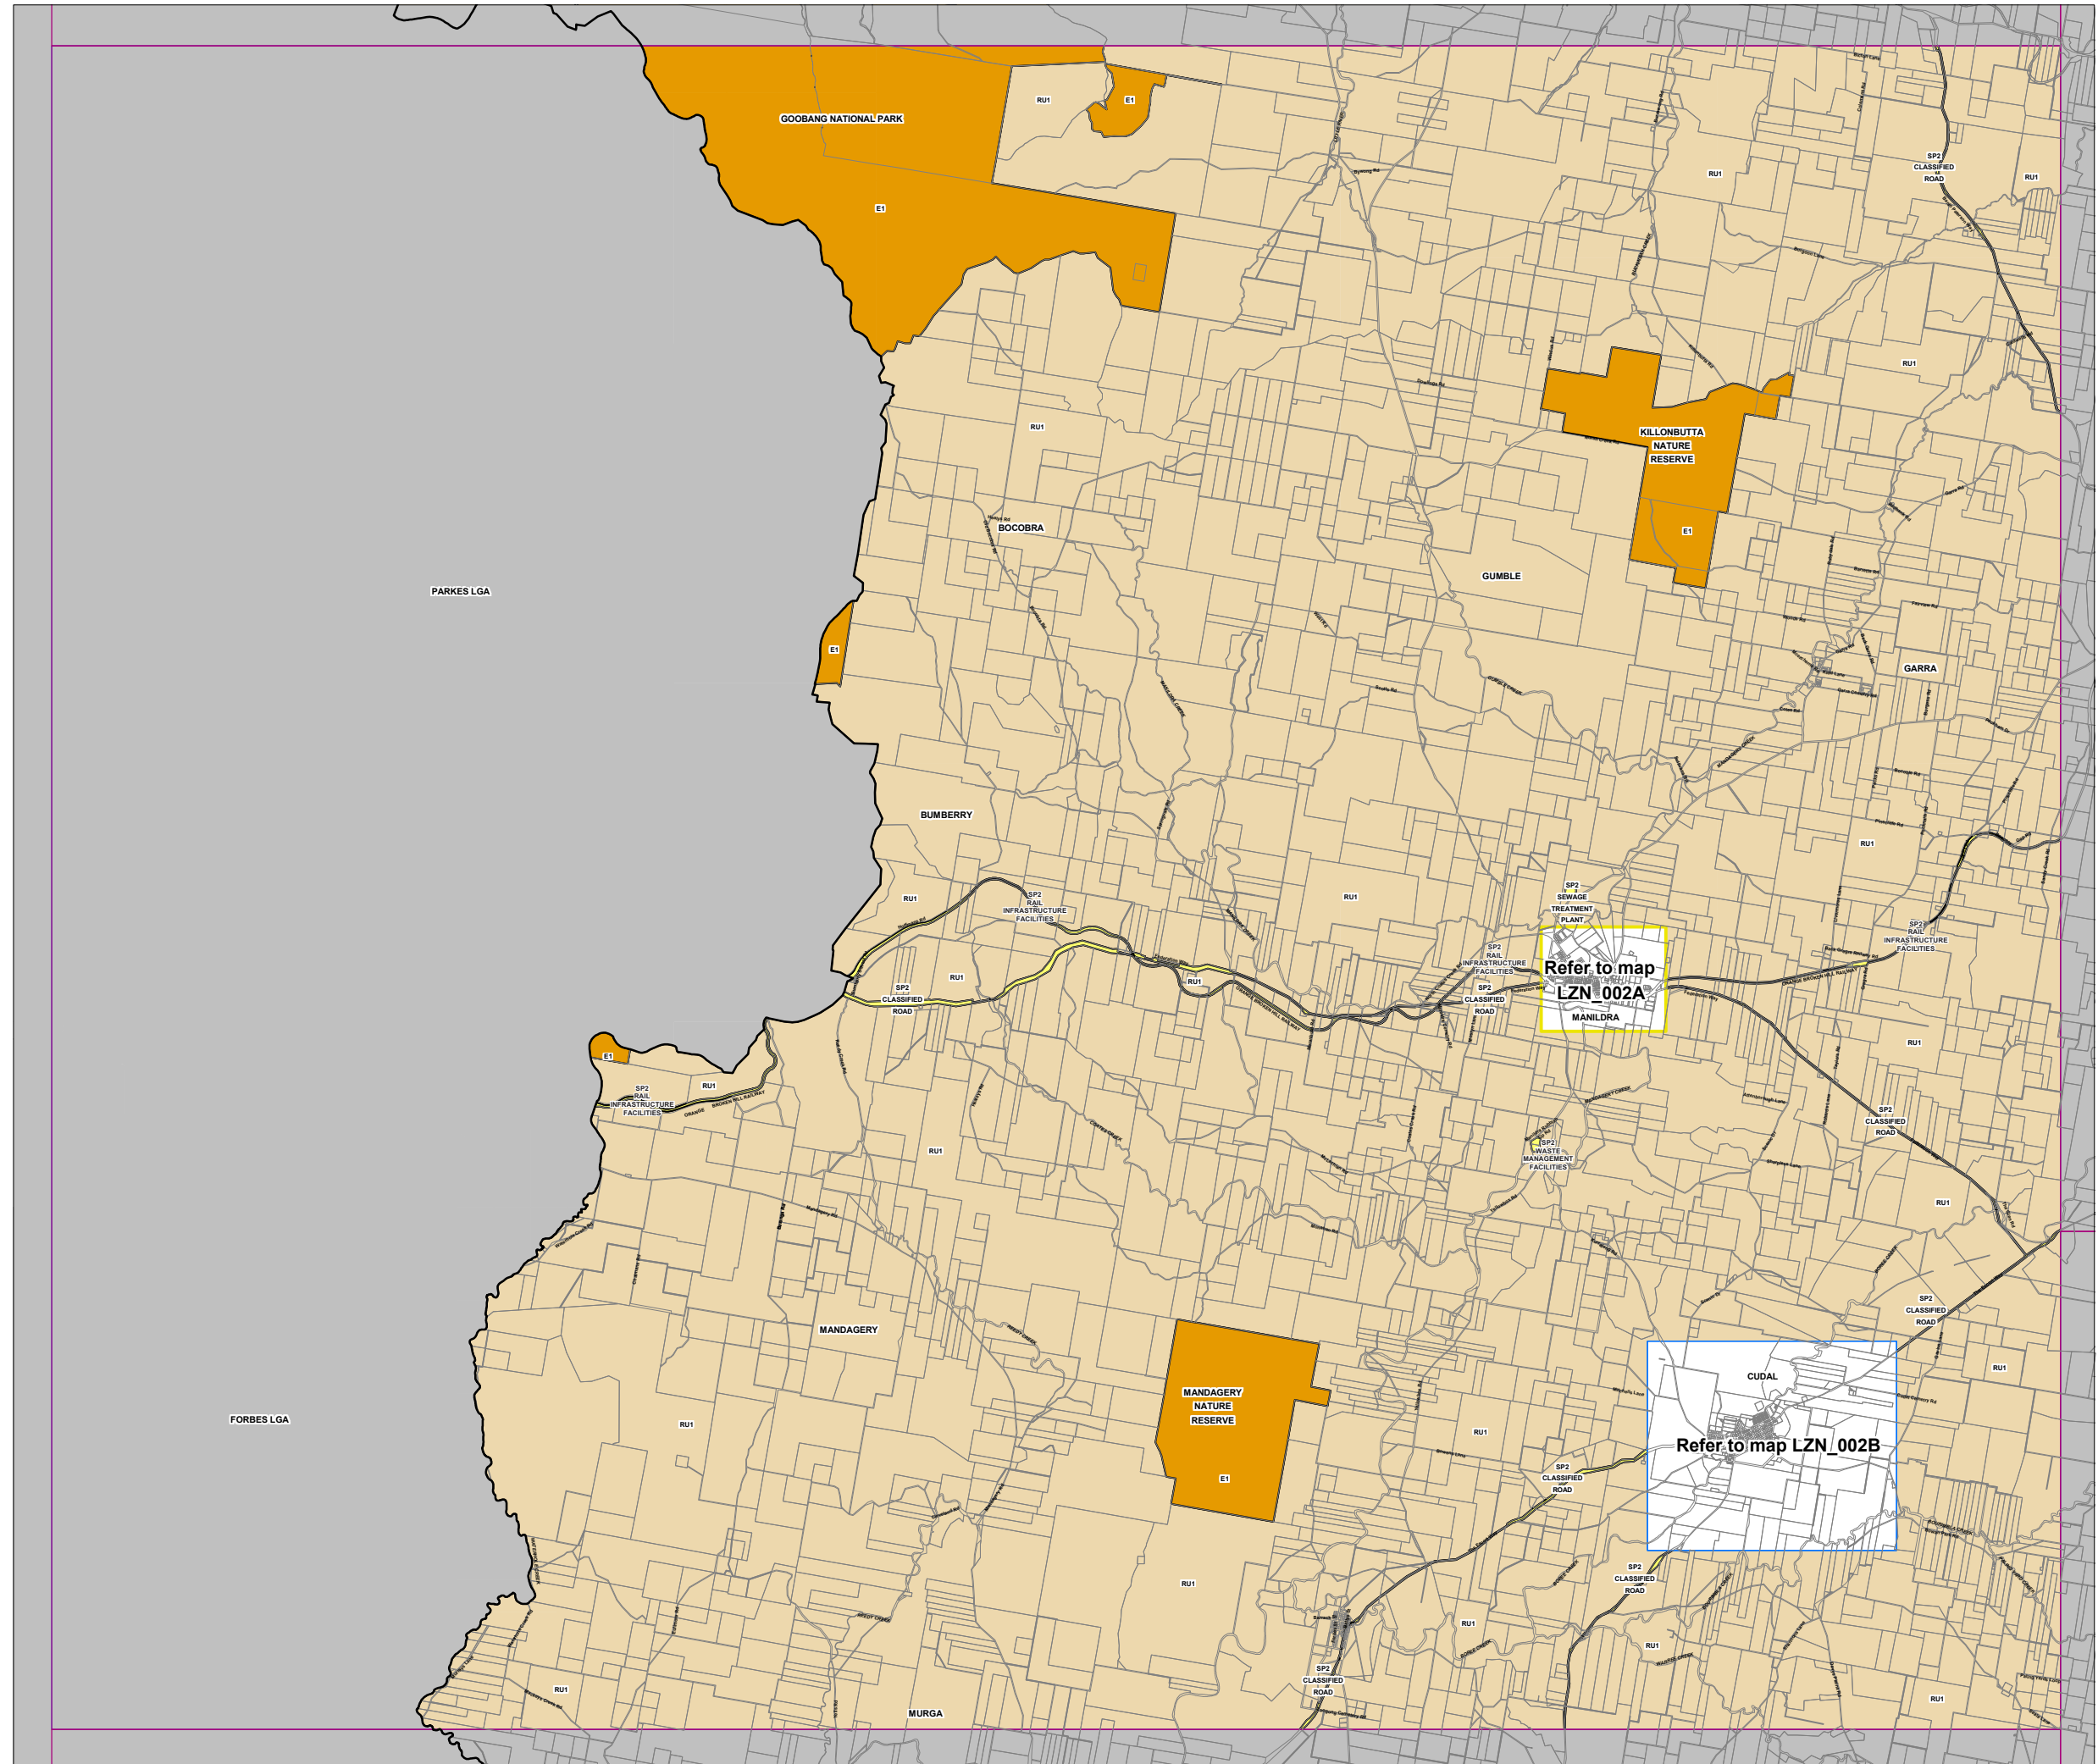

Cabonne Local Environmental Plan 2012

Land Zoning Map - Sheet LZN_002

Zone

- B2 Local Centre
- B5 Business Development
- E1 National Parks and Nature Reserves
- E2 Environmental Conservation
- IN1 General Industrial
- IN2 Light Industrial
- R1 General Residential
- R5 Large Lot Residential
- RE1 Public Recreation
- RE2 Private Recreation
- RU1 Primary Production
- RU2 Rural Landscape
- RU3 Forestry
- RU5 Village
- SP2 Infrastructure
- W1 Natural Waterways

Cadastre

Cadastre 30/05/2011 © Land & Property Information (LPI)

Projection GDA 1994
MGA Zone 55

Scale 1:160,000 @ A3

Map identification number:

1400_COM_LZN_002_160_20121002

Refer to map
LZN_002A
MANILDRA

Refer to map LZN_002B
CUDAL