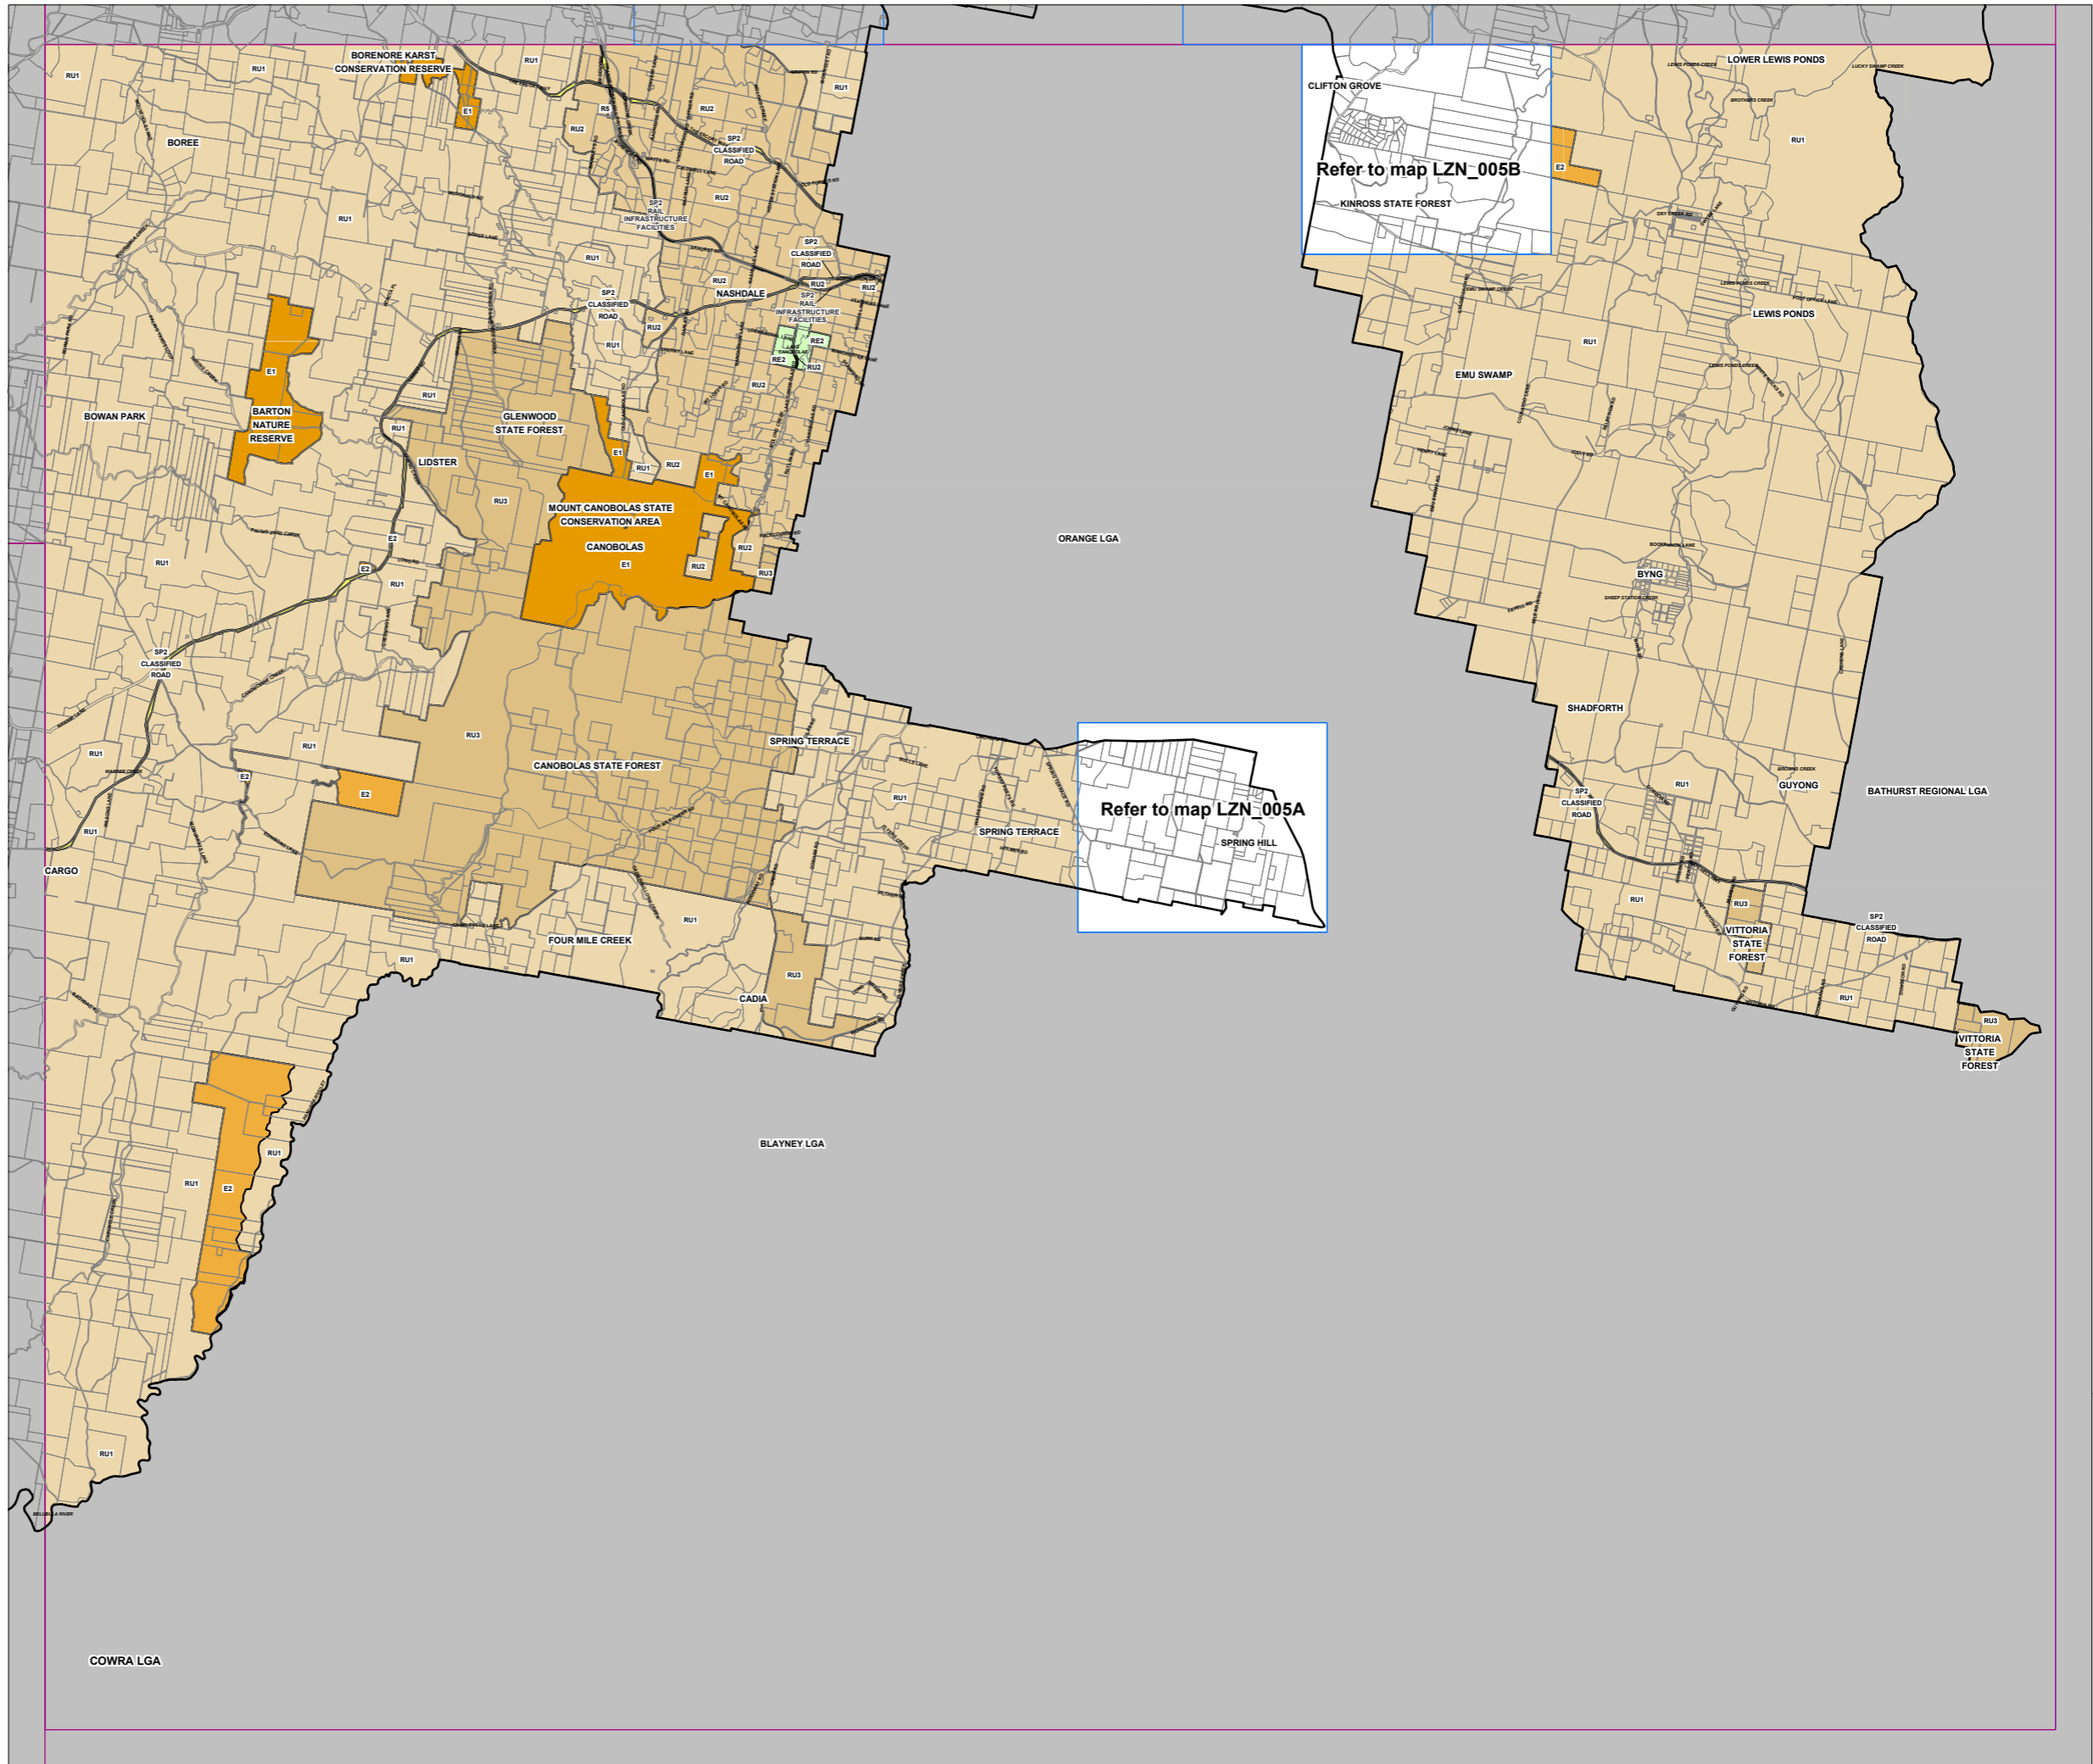

Cabonne Local Environmental Plan 2012

Land Zoning Map - Sheet LZN_005

Zone

- B2 Local Centre
- B5 Business Development
- E1 National Parks and Nature Reserves
- E2 Environmental Conservation
- IN1 General Industrial
- IN2 Light Industrial
- R1 General Residential
- R5 Large Lot Residential
- RE1 Public Recreation
- RE2 Private Recreation
- RU1 Primary Production
- RU2 Rural Landscape
- RU3 Forestry
- RU5 Village
- SP2 Infrastructure
- W1 Natural Waterways

Cadastre

Cadastre 30/05/2011 © Land & Property Information (LPI)

Projection GDA 1994
MGA Zone 55

Map identification number:

1400_COM_LZN_005_160_20121002