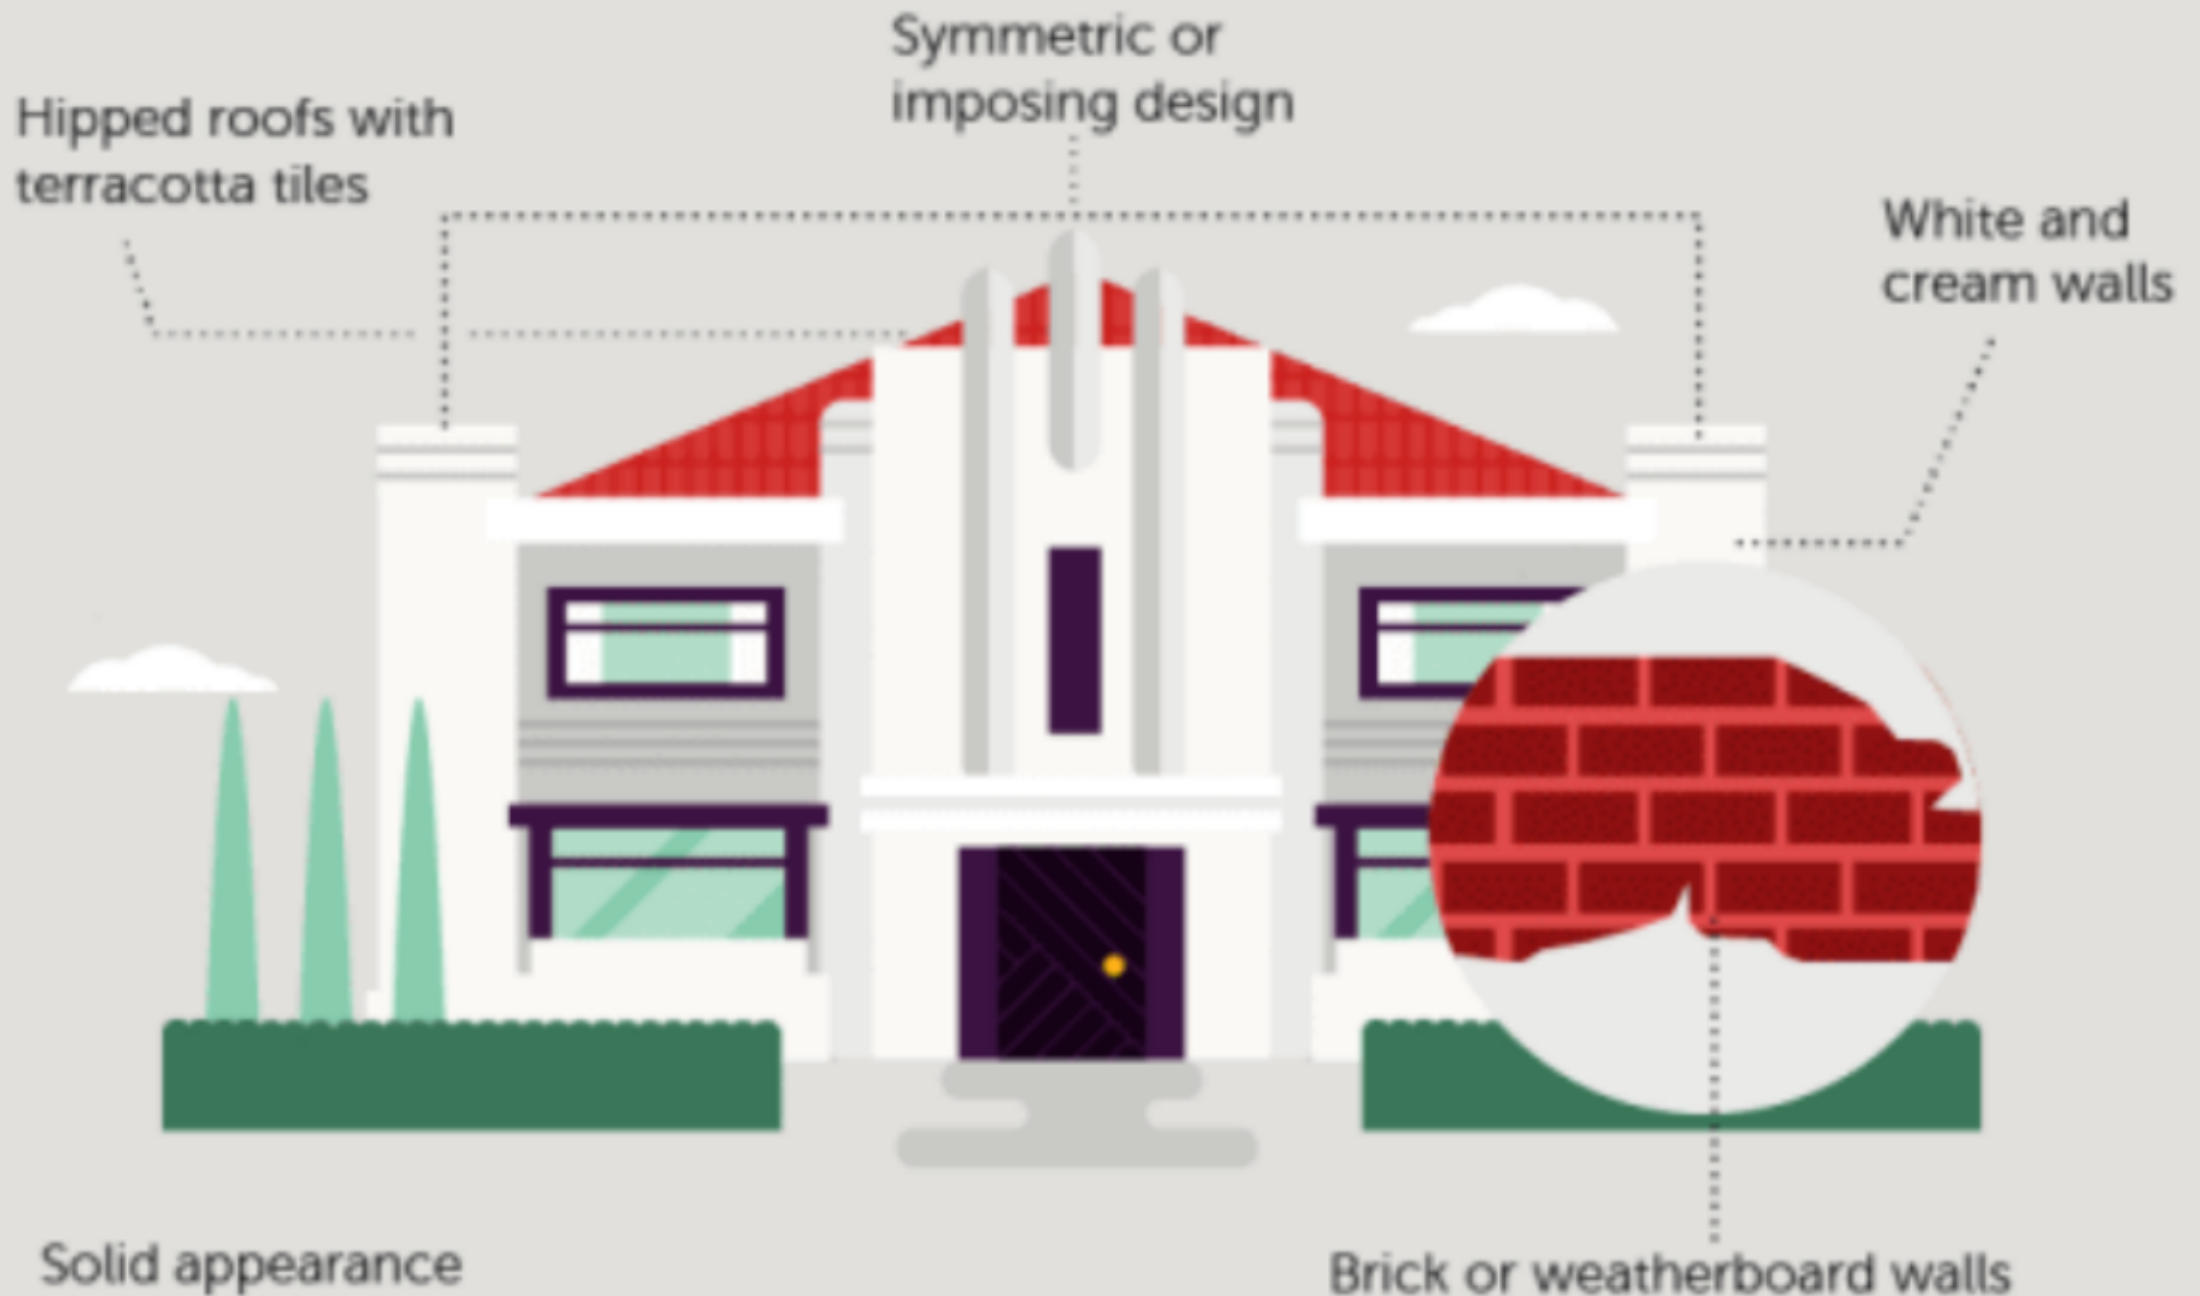

13

1930-1950 ART DECO

WHERE
Victoria, Queensland,
New South Wales,
South Australia

reproduced with permission
budget direct

DID YOU KNOW?

The Great Depression of the 1930s encouraged streamlined shapes over ornate designs.⁵